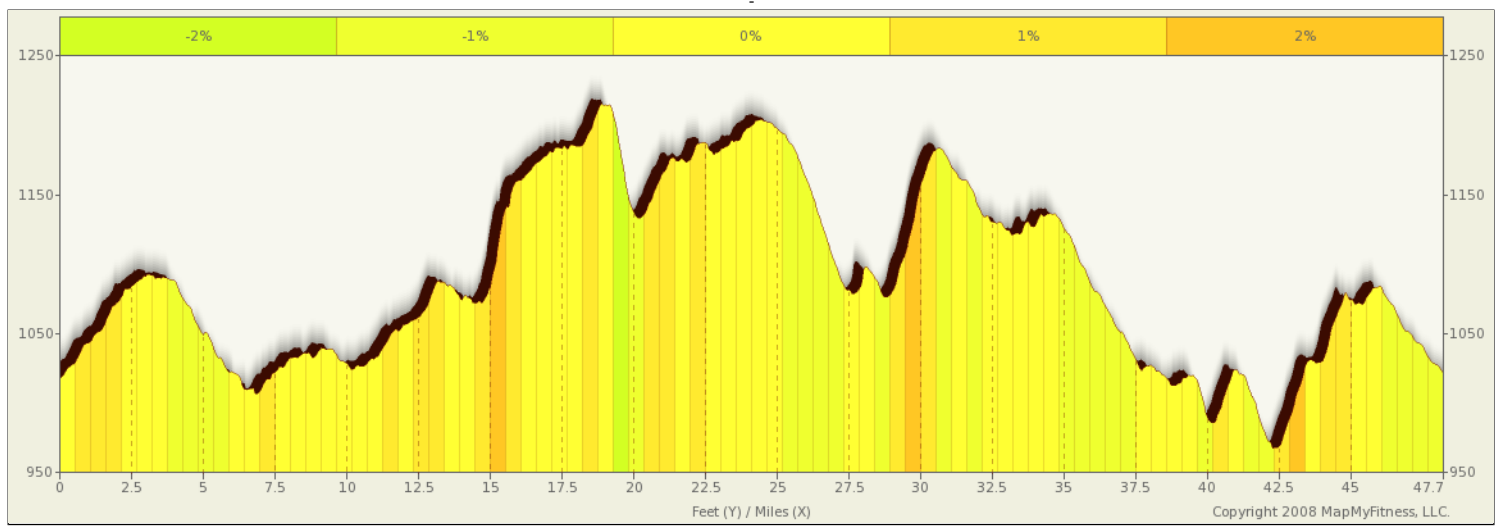

ROUTE DESCRIPTION:
No Description Provided

ROUTE DESCRIPTION:
 No Description Provided

Notes		
AT	FOR	NOTES
2.24 mi.	1mi 3678ft	Slight right to stay on County Rd 209 Destination will be on the right
3.94 mi.	4951ft	Turn left at County Rd 236
4.88 mi.	2mi 3841ft	Turn right at Highway 208
7.6 mi.	1mi 4623ft	Turn left at 243
9.48 mi.	1mi 761ft	Turn right at County Rd 214 Destination will be on the right
10.62 mi.	2mi 710ft	Turn left at County Rd 215
12.76 mi.	1mi 3825ft	Slight left at County Rd 210
14.48 mi.	295ft	Slight left toward Highway 200
14.54 mi.	337ft	Turn right toward Highway 272
14.6 mi.	1mi 1803ft	Turn right at Highway 200 Destination will be on the left
15.94 mi.	2mi 389ft	Head west on Highway 200 toward Highway 200/ Highway 305 Destination will be on the left
18.02 mi.	2mi 630ft	Turn right at 1174 Destination will be on the right
20.14 mi.	2mi 2265ft	Turn right at County Rd 210
22.57 mi.	3321ft	Turn left at County Rd 210B Destination will be on the right
23.2 mi.	1mi 115ft	Turn right at 963
24.22 mi.	1711ft	Turn right at County Rd 210
24.54 mi.	2mi 4404ft	Head south on County Rd 210 toward County Rd 210B Destination will be on the right
27.38 mi.	337ft	Turn right toward Highway 272