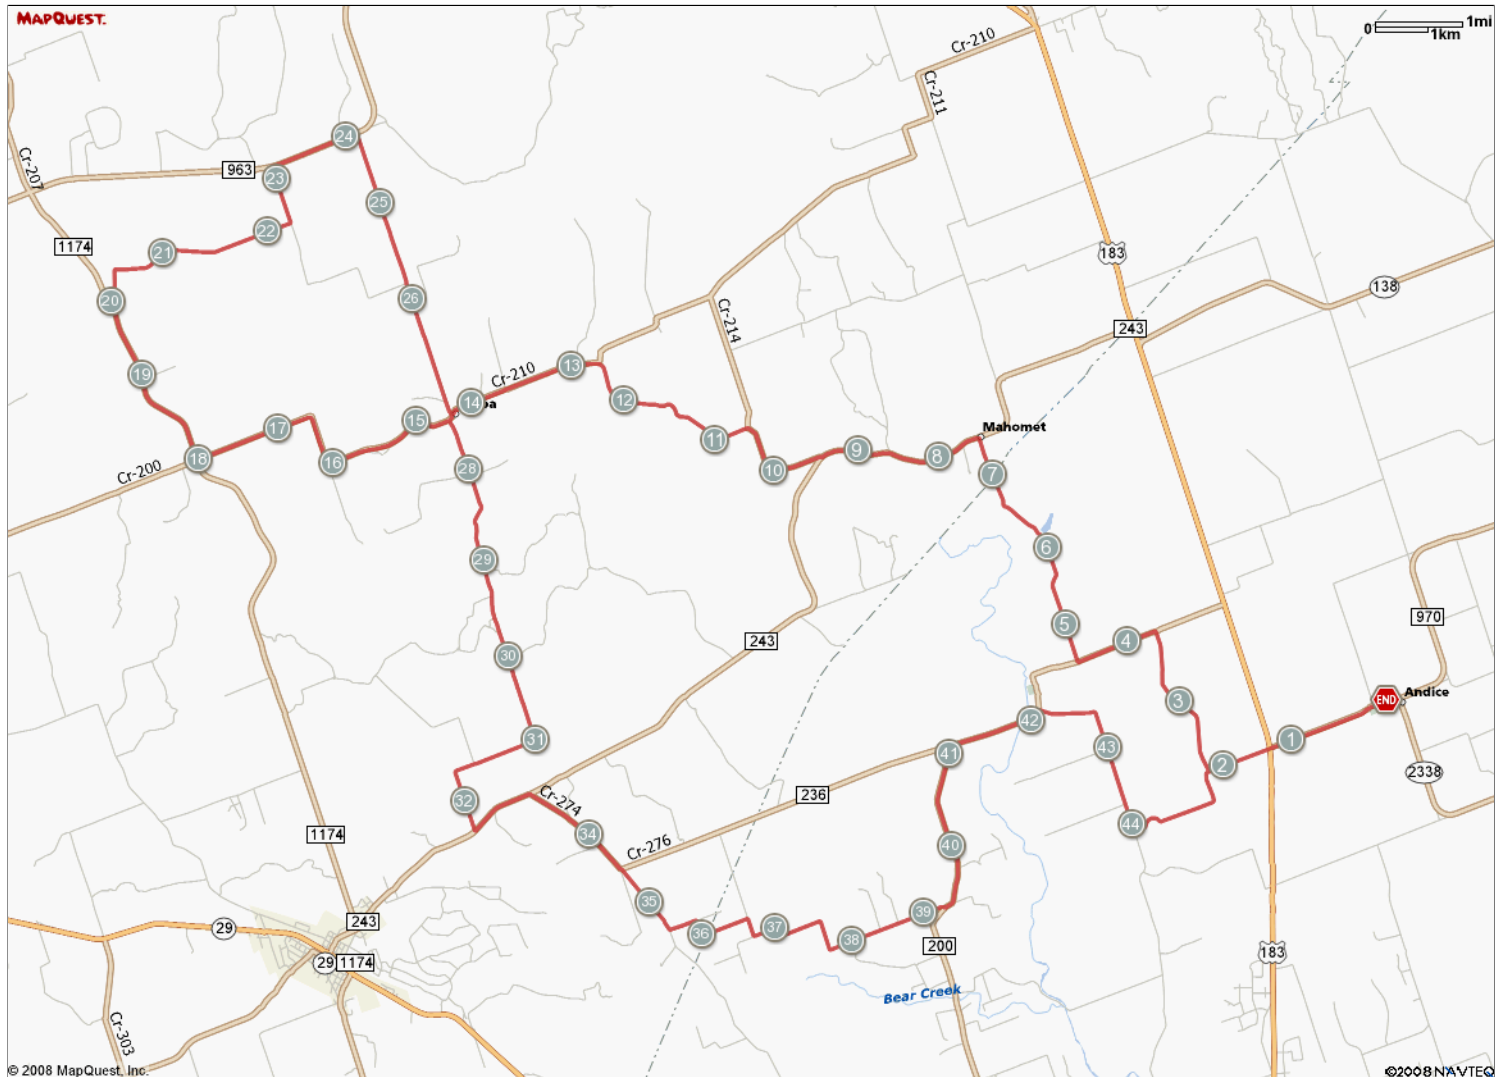

ROUTE DESCRIPTION:
No Description Provided

ROUTE DESCRIPTION:
 No Description Provided

Notes		
AT	FOR	NOTES
2.24 mi.	1mi 3678ft	Slight right to stay on County Rd 209 Destination will be on the right
3.94 mi.	4951ft	Turn left at County Rd 236
4.88 mi.	2mi 3841ft	Turn right at Highway 208
7.6 mi.	1mi 4623ft	Turn left at 243
9.48 mi.	1mi 761ft	Turn right at County Rd 214 Destination will be on the right
10.62 mi.	2mi 710ft	Turn left at County Rd 215
12.76 mi.	1mi 3825ft	Slight left at County Rd 210
14.48 mi.	295ft	Slight left toward Highway 200
14.54 mi.	337ft	Turn right toward Highway 272
14.6 mi.	1mi 1803ft	Turn right at Highway 200 Destination will be on the left
15.94 mi.	2mi 389ft	Head west on Highway 200 toward Highway 200/ Highway 305 Destination will be on the left
18.02 mi.	2mi 630ft	Turn right at 1174 Destination will be on the right
20.14 mi.	2mi 2265ft	Turn right at County Rd 210
22.57 mi.	3321ft	Turn left at County Rd 210B Destination will be on the right
23.2 mi.	1mi 115ft	Turn right at 963
24.22 mi.	1711ft	Turn right at County Rd 210
24.54 mi.	2mi 4404ft	Head south on County Rd 210 toward County Rd 210B Destination will be on the right
27.38 mi.	337ft	Turn right toward Highway 272